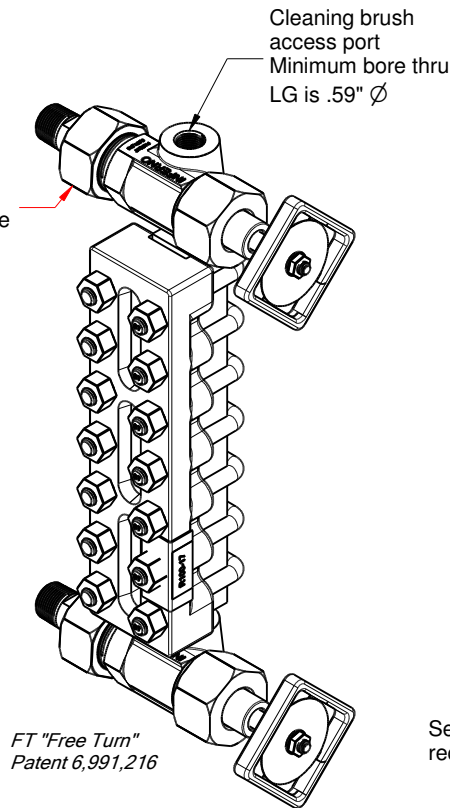

Secondary Seal: Static O'ring

Primary Seal: Metal to Metal

Reference Documents:
EN.RT-S4, Eng. Notes
M991980, MOC

Reflex Style: R100 / R200
Level Gage, End Connected
Gage Valves, Single Union: FT15 / 15A
Assembly Orientation: Fig. 4-2-R