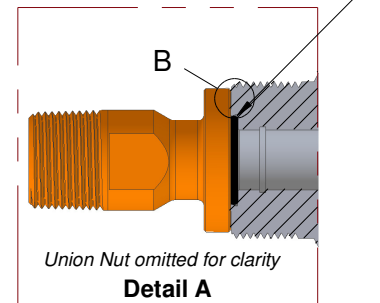

Secondary Seal: Static O'ring

Primary Seal: Metal to Metal

Reference Documents:
EN.RT-S4, Eng. Notes
M991980, MOC

Reflex Style: R100 / R200
Level Gage, End Connected
Gage Valves, Single Union: FT15 / 15A
Assembly Orientation: Fig. 4-2-R