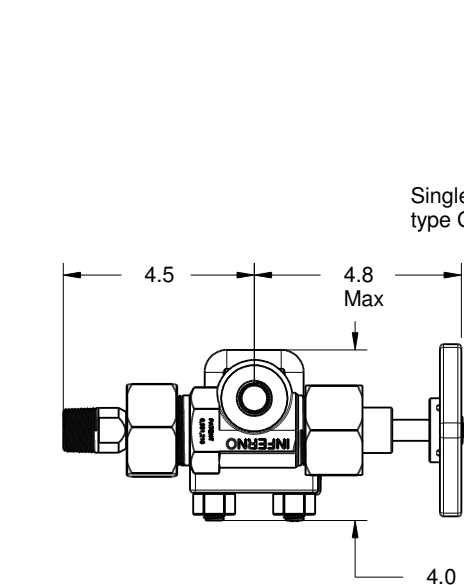

Secondary Seal: Static O'ring

Primary Seal: Metal to Metal

Reference Documents:
EN.RT-S4, Eng. Notes
M991980, MOC

Reflex Style: R100 / R200
Level Gage, End Connected
Gage Valves, Single Union: FT15 / 15A
Assembly Orientation: Fig. 4-2-R

All dimensions in Inches

Inferno Manufacturing Corporation
115 Ricou St. Shreveport, LA USA 71107
T (318) 221-8454 F (318) 222-4106

<http://www.infernomfg.com/>
inferno@infernomfg.com

Drawing No: **GA.RS4-2-R**