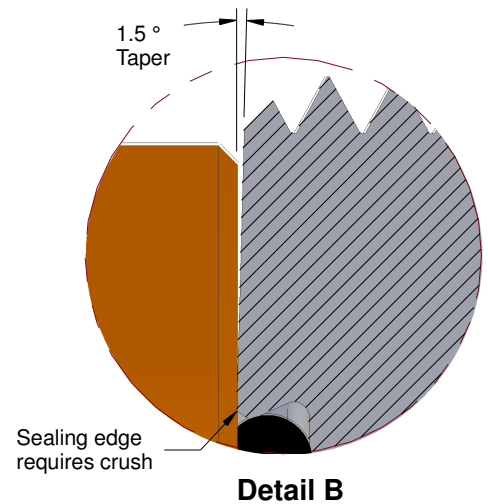

Secondary Seal: Static O'ring

Primary Seal: Metal to Metal

Reference Documents:
EN.RT-S4, Eng. Notes
M991980, MOC

Reflex Style: R100 / R200
Level Gage, End Connected
Gage Valves, Single Union: FT15 / 15A
Assembly Orientation: Fig. 4-2-R